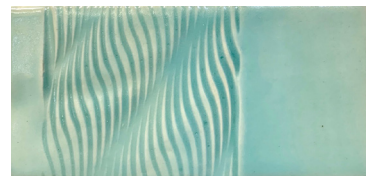

Satin Oxidation Glazes

Many of the Satin glazes and semi-transparent glazes work great with Georgies Interactive Pigments. Mix and layer to create new shades and tones. All glazes on this page are food safe.

GS402 • Translucent

GS403 • Ocean Motion

GS404 • Speckled Olive

GS405 • Rouge Red

GS406 • Speckled Sienna

GS407 • Melon

GS408 • Soft Pink

GS409 • Purple

GS410 • White

GS411 • Grey

GS412 • Black

GS413 • Robin's Egg

Many of the Satin glazes are semi-transparent and work well with Georgies Interactive pigments! Mix and layer for new shades and tones.