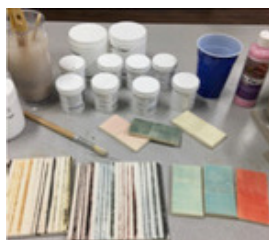

GS410 • White

GS411 • Grey

GS412 • Black

GS413 • Robin's Egg

Many of the Satin glazes are semi-transparent and work well with Georgies Interactive pigments! Mix and layer for new shades and tones.