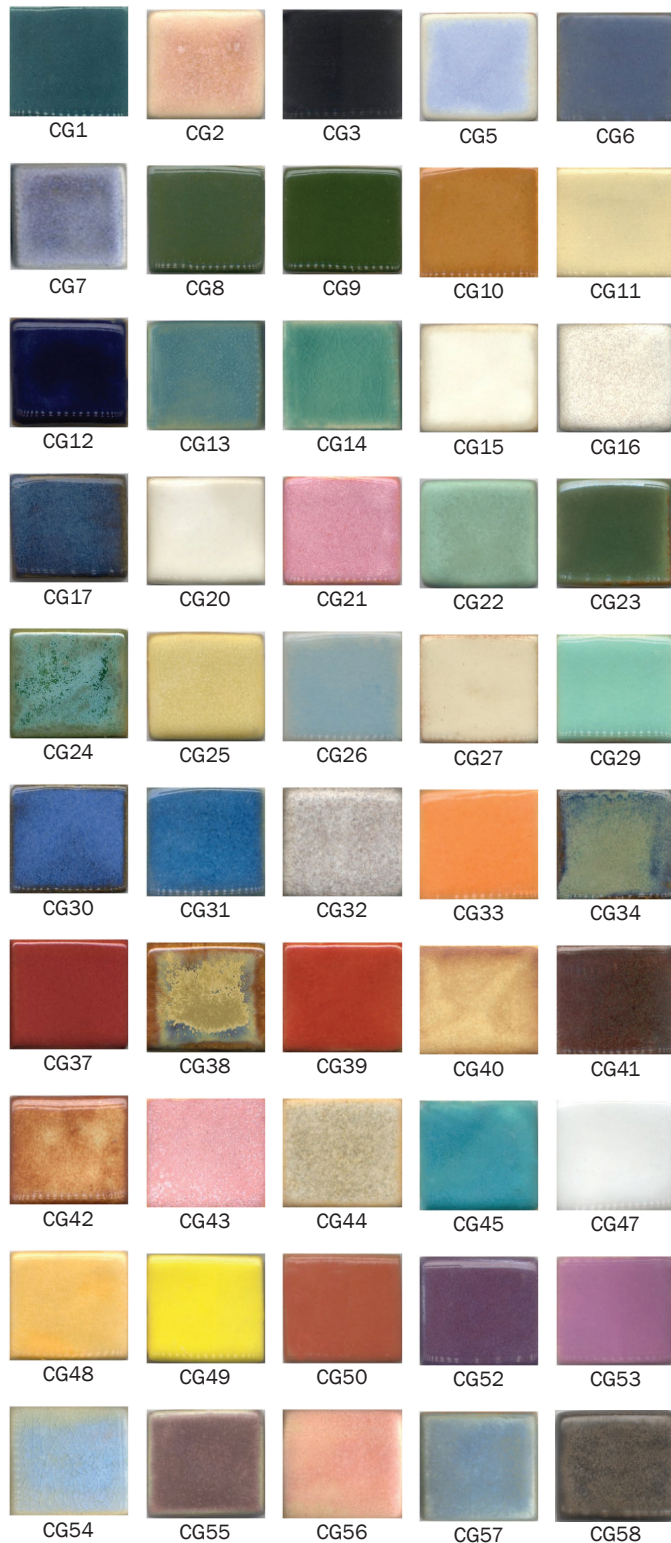

COYOTE GLAZES

CONE 6 GLAZES

Coyote Clay & Color manufactures a line of unique Δ6 glazes formulated to be reliable, economical, and beautiful. They've been proven by clay artists of all levels from beginners and students to professionals. **Take a look at Coyote's SLOW COOL glazes on page 34**

Coyote	Pint	Gallon
CG1 Almost Teal	\$11.80	
CG2 Archie's Base	\$15.00	\$69.10
CG3 Black	\$12.30	
CG5 Blue Matte	\$12.70	
CG6 Blue Shino	\$18.10	
CG7 Blue Purple	\$15.60	
CG8 Cactus Green	\$12.50	
CG9 Chrome Green	\$11.90	
CG10 Cinnamon Stick	\$12.10	
CG11 Clear	\$10.10	
CG12 Cobalt Blue	\$12.40	
CG13 Copper Blue	\$12.00	
CG14 Crazed Copper	\$12.70	
CG15 Creamy Matte	\$12.00	
CG16 Creamy Specks	\$12.20	
CG17 Croc Blue	\$12.60	
CG20 Eggshell	\$10.90	
CG21 Fire Opal	\$16.60	
CG22 Green Matte	\$12.50	
CG23 Green Shino	\$16.80	\$83.70
CG24 Gun Metal Green	\$15.70	\$74.50
CG25 Iron Matte	\$12.10	
CG26 Light Blue	\$12.10	
CG27 Light Shino	\$16.00	
CG29 Mint Green	\$13.50	
CG30 Mottled Blue	\$13.40	
CG31 Oasis Blue	\$11.90	
CG32 Oatmeal	\$11.20	
CG33 Orange	\$15.80	
CG34 Pam's Green	\$12.80	
CG37 Red	\$19.60	
CG38 Red-Gold	\$15.10	\$70.00
CG39 Red-Orange	\$16.00	
CG40 Rust Brown	\$14.60	
CG41 Saturated Iron	\$10.90	
CG42 Shino	\$18.40	\$79.80
CG43 Sunset Pink	\$14.30	
CG44 Toshi Brown	\$11.30	
CG45 Turquoise	\$12.30	
CG47 White	\$11.50	
CG48 Yellow-Orange	\$13.40	
CG49 Buttercup	\$18.30	
CG50 Pumpkin	\$15.70	
CG52 Pansy Purple	\$16.60	
CG53 Violet	\$21.90	
CG54 Opal	\$14.30	
CG55 Eggplant	\$15.90	
CG56 Rhubarb	\$18.40	