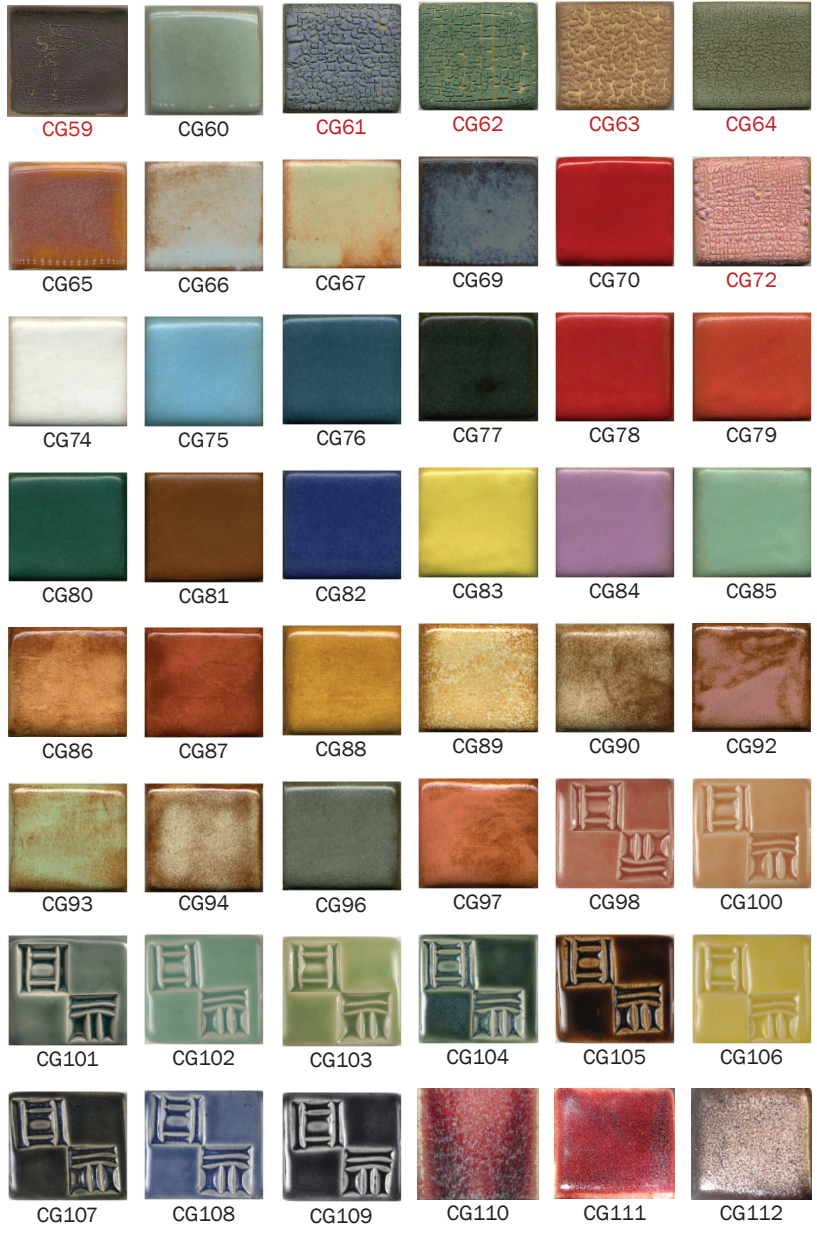

Coyote cont.	Pint
CG57..... Ice Blue.....	\$15.80
CG58..... Espresso Bean.....	\$19.00
CG59..... Black Crawl.....	\$17.60
CG60..... Desert Sage.....	\$16.70
CG61..... Blue Crawl.....	\$16.80
CG62..... Cactus Crawl.....	\$16.10
CG63..... Chocolate Crawl.....	\$16.00
CG64..... Croc Green Crawl.....	\$16.20
CG65..... JB Brown.....	\$12.20
CG66..... Light Blue Shino.....	\$16.20
CG67..... Light Green Shino.....	\$16.20
CG69..... Pam's Blue.....	\$13.20
CG70..... Really Red.....	\$19.70
CG72..... White Crawl.....	\$15.50
CG74..... Alabaster Satin.....	\$11.00
CG75..... Baby Blue Satin.....	\$11.90
CG76..... Cerulean Satin.....	\$11.70
CG77..... Charcoal Satin.....	\$11.90
CG78..... Cherry Satin.....	\$18.70
CG79..... Coral Satin.....	\$15.60
CG80..... Forest Satin.....	\$11.70
CG81..... Hazelnut Satin.....	\$11.40
CG82..... Lapis Satin.....	\$13.00
CG83..... Lemon Cream Satin.....	\$16.00
CG84..... Orchid Satin.....	\$16.50
CG85..... Seafoam Satin.....	\$13.10
CG86..... Butterscotch Shino.....	\$19.50
CG87..... Cedar Shino.....	\$24.20
CG88..... Goldenrod Shino.....	\$18.10
CG89..... Leopard Shino.....	\$16.40
CG90..... Mocha Shino.....	\$17.90
CG92..... Plum Shino.....	\$21.30
CG93..... Pistachio Shino.....	\$18.60
CG94..... Sandstone Shino.....	\$18.00
CG96..... Steel Gray Shino.....	\$17.50
CG97..... Sunrise Shino.....	\$21.70
CG98..... Dusty Rose.....	\$14.90
CG100.... Peach Blush.....	\$13.30
CG101.... Stormy Sea.....	\$10.50
CG102.... Aqua.....	\$12.80
CG103.... Key Lime.....	\$11.50
CG104.... Peacock Green.....	\$11.40
CG105.... Root Beer.....	\$10.50
CG106.... Sunshine Yellow.....	\$14.00
CG107.... Night Sky.....	\$10.70
CG108.... Sapphire.....	\$10.60
CG109.... Rainy Day.....	\$11.90
CG110.... Snowy Plum.....	\$16.30
CG111.... Oxblood.....	\$17.10
CG112.... Bronze Tenmoku.....	\$15.60