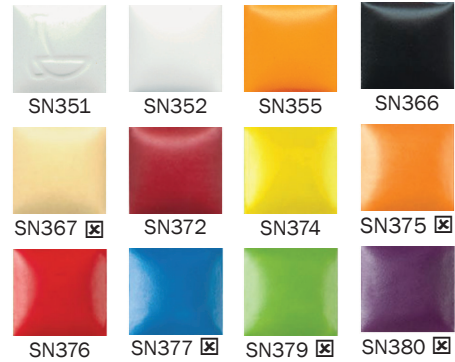

Quantity discounts apply on multiples of the same item

DUNCAN SATIN GLAZES

SATIN GLAZES

These glazes move very little during firing, which makes them ideally suited for creative design work, majolica and controlled glazing techniques. All are overglaze compatible and food-safe.

- SN351 .. Clear
- SN352 .. White
- SN355 .. Orange Fizz
- SN366 .. Black
- ☒ SN367 .. Banana Cream
- SN372 .. Red Velvet
- SN374... Neon Yellow
- ☒ SN375 .. Neon Orange
- SN376 .. Neon Red
- ☒ SN377 .. Neon Blue
- ☒ SN379 .. Neon Green
- ☒ SN380 .. Neon Purple