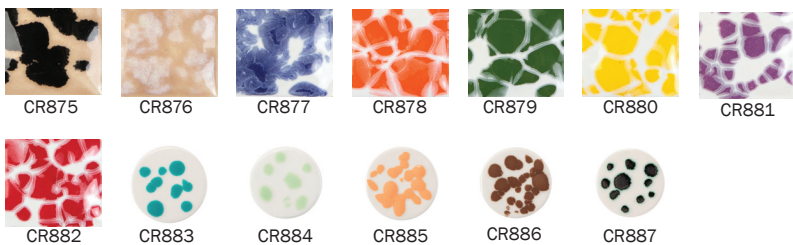

CR875 .....Pitch Black	CR882.....Red Eruption
CR876 .....White Hot	CR883.....Duncan Dots
CR877 .....Blue Surge	CR884.....Mint Blizzard
CR878 .....Orange Blast	CR885.....Poppin' Papaya
CR879 .....Green Thunder	CR886.....Espresso Beans
CR880 .....Yellow Burst	CR887 .....Heavy Metal
CR881 .....Purple Blaze