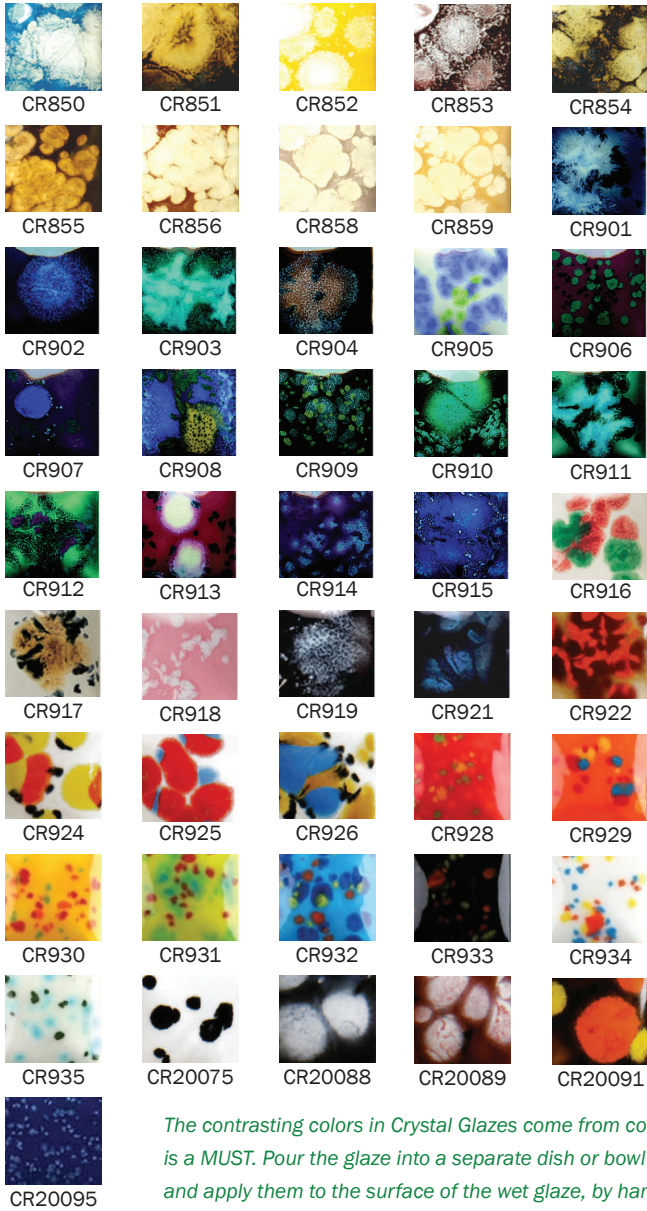

DUNCAN CRYSTAL GLAZES

Quantity discounts apply on multiples of the same item

Crystal Glazes are magical potions in jars!

All Duncan crystal glazes are nontoxic and lead-free. However, they should not be used inside food or drink containers because of their fired surface characteristics and possible crazing. Only CR905, CR906, CR909 and CR910 should be considered foodsafe.

When you buy ...	1-5 @	6-11 @	12+ @
4oz jar.....	$6.10.....	$4.58.....	$3.66
Pints.....	$18.25.....	$13.69.....	$11.87

CR850 .....Cumulus Clouds	☒	CR916.....Holly Berries
CR851.....Eternal Galaxy	☒	CR917.....Caramel Latte
CR852 .....Solar Flares		CR918 .....Cherry Blossoms
CR853 .....Sailors Delight		CR919 .....Milky Way
CR854 .....Outer Space	☒	CR921.....Glacier Storm
CR855 .....Water Lily Marsh		CR922 .....Eruption
CR856 .....Ancient Woodland		CR924 .....Wildflower Bouquet
CR858 .....Polynesian Lagoon		CR925 .....Independence Day
CR859 .....African Savanna		CR926 .....Sandy Beach
CR901.....Waterfall		CR928 .....Paradise Punch
CR902 .....Night Sky		CR929 .....Orange Crush
CR903 .....Emerald Falls		CR930 .....Tutti-Frutti
CR904 .....Fudge Marble		CR931 .....Apple-tini
CR905 .....Blueberries		CR932 .....Blueberry Bubblegum
CR906 .....Peppered Raspberry		CR933 .....Fireworks
CR907.....La Fiesta		CR934 .....Funfetti
CR908 .....Monet's Garden		CR935 .....Muddled Mint
CR909 .....Moss Green		CR20075 .....Dalmatian
CR910.....Forest Moss		CR20088 .....Blueberry Ice
CR911.....Ocean Mist		CR20089 .....Raspberry Ice
CR912.....Spring Meadow		CR20091 .....Harvest Time
CR913 .....Cranberry Frost	☒	CR20095 .....Blue Enamelware
CR914.....Grape Splash		
CR915 .....Night Frost		

(☒ = No pints available)

The contrasting colors in Crystal Glazes come from color pigment chips in the glaze, settle to the bottom of the jar. Stirring thoroughly is a MUST. Pour the glaze into a separate dish or bowl if it will help you stir it up well. If you wish, you can pick out the largest chips and apply them to the surface of the wet glaze, by hand, where you want them. Handle pieces with crystal glazes carefully before firing: the color chips can be brushed off easily.

Color Burst Crystal Chips

Duncan Color Burst Crystal Chips are available in a popular array of colors and various sized chips. The Crystal Chips can be mixed with any of your favorite glazes or placed where desired when the glaze is wet to create one-of-a-kind pieces with vibrant bursts of color. Crystal chips will react differently in the firing process depending on what glaze you pair them with, burst size, or amount of flow. Non-toxic and safe for use on food containers when properly applied and fired to cone 06 to cone 6.

When you buy...	1-5 @	6-11 @	12+ @
2oz tube.....	$8.25.....	$6.19.....	$4.95