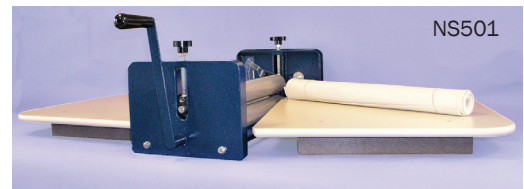

Standard Slab Rollers

Includes complete 24" Slab Roller with steel frame worktable, crank-style handle, wagon wheel handle, and starter canvas. Optional collapsible add-on wings are available separately. The wings and bottom shelf fit Northstar standard 24" slab rollers.

Canvas for Slab Rollers

NS546.....	Extra canvas, per yard (36"w).....	\$15.00
------------	------------------------------------	---------

Portable Slab Rollers

Designed especially for ceramic arts teachers who move from classroom to classroom and for studio potters who need a fully functional slab roller but have limited space.

NS501.....	18" Porta Roller Complete	\$589.95
NSCT500.....	Polaris 24" Slab Roller	\$779.95

NS550
NS1024
NS1025
NS1050

(Slab roller could be any of those four, depending on size.)

NS1024 on our sales floor with bucket wing, blank wing and slab mats.