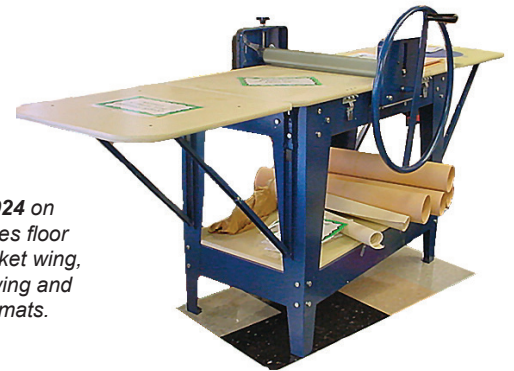

NORTHSTAR SLAB ROLLERS

Slab Rollers That Just WORK

North Star Slab Rollers have a dual roller design which firmly, consistently compresses the clay from both sides, in either direction, with minimum effort up to 24" wide and as long as your workspace permits, from paper thin to 2½" thick.

Standard Slab Rollers

Includes complete 24" Slab Roller with steel frame worktable, crank-style handle, wagon wheel handle, and starter canvas. Optional collapsible add-on wings are available separately. The wings and bottom shelf fit Northstar standard 24" slab rollers.

Canvas for Slab Rollers

NS546.....	Extra canvas, per yard (36"w).....	\$15.00
------------	------------------------------------	---------

Portable Slab Rollers

Designed especially for ceramic arts teachers who move from classroom to classroom and for studio potters who need a fully functional slab roller but have limited space.

NS501.....	18" Porta Roller Complete	\$589.95
NSCT500.....	Polaris 24" Slab Roller	\$779.95

NS550
NS1024
NS1025
NS1050

(Slab roller could be any of those four, depending on size.)

NS1024 on our sales floor with bucket wing, blank wing and slab mats.