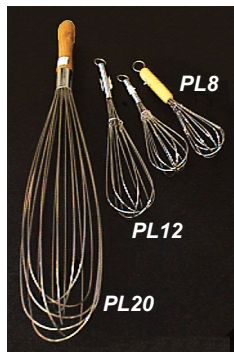

The Echo Clay-pron is specially designed for throwing on the wheel! Unique overlap split design allows full coverage for your legs without constantly adjusting the apron on your knees or tying the bottom to your ankles. Top quality lightweight cotton, 48" long, with side pocket & neckstrap. The Black Stallion TruGuard™ 200 is a 9oz. flame resistant cotton with adjustable neck and leg straps.

EAEcho Clay-Pron \$29.99

ASLBlack Stallion Split-Leg Apron \$20.00

EA

ASL

• • • For more information go to: georgies.com/dust • • •

Steel Wire Whips

Item	Length	Handle	Price
PL8.....	8"	Wire	\$1.99
PL12.....	12"	Wire	\$2.99
PL20.....	20"	Wood	\$19.00

(PL20 is made in Portland, OR)

Ultimate Glaze Paddle

This 30" aluminum paddle is lighter and stronger than wood – easier to clean, too! The surface is sealed without chemicals to resist corrosion. Perfect for classrooms, contemporary studios & more.