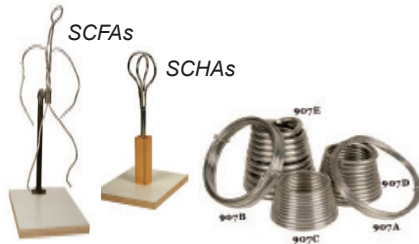

Quantity discounts apply on multiples of the same item

Armature Wire

Noncorrosive lightweight aluminum wire is fully pliable, non-staining and economical.

- SC907A.....1/16" x 32ft..... \$4.75
- SC907B.....1/8" x 20ft \$7.25
(Piece up to 15"h)
- SC907C.....3/16" x 10ft \$9.00
(Piece up to 24"h)
- SC907D.....1/4" x 10ft\$18.00
(Piece up to 36"h)
- SC907E.....3/8" x 10ft\$24.00
(36"h to lifesize)

Armatures with Bases

Strong, fully adjustable flakeboard bases, formica-covered, with non-staining, pliable almaloy wire. Position adjustable steel backirons for standing, kneeling or sitting sculptures. All prices net: no discounts.

Human Figures

- SCFA3.....12" armature\$28.00
- SCFA4.....15" armature.....\$38.00
- SCFA5.....18" armature.....\$48.00

Head & Bust

- SCHA3.....15" (5/8 lifesize).....\$34.00
- SCHA4.....20" (lifesize)\$42.00