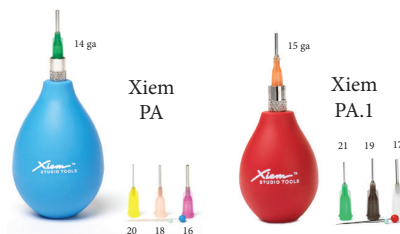

HW8 17" length - heavy duty wire
 HW9 15" length
 HW10 15" max length - curly

Xiem Applicator Bottles

Set includes 4 bottles (ea size) with cap connectors, tips, cap locks, 10 labels, 2 pin sizes, 4 bonus precision tip caps.

CABS1..... 1 oz	\$3.95
CABS2..... 2 oz	\$4.95
CABS4..... 4 oz	\$5.95
CABS8..... 8 oz	\$6.95
CABK..... (kit)	\$19.95

Xiem Flexible Ruler

FR..... 16" long
 \$8.95

Rubber Glaze Bulbs

RGB1.....3oz	\$9.00
RGB2.....5oz	\$11.00
RGB3.....8oz	\$13.00

Xiem Precision Applicator

Set includes 3oz or 1oz bulb & 4 needles. Put thinned slip or glaze precisely where you want a fine detailed design!

PA..... 3oz set.....	\$19.95
PA.1..... 1oz set.....	\$18.95
PAT14..... 14ga Needle (large).....	\$1.95
PAT16..... 16ga Needle (medium).....	\$1.95
PAT18..... 18ga Needle (fine).....	\$1.95
PAT20..... 20ga Needle (ex-fine).....	\$1.95