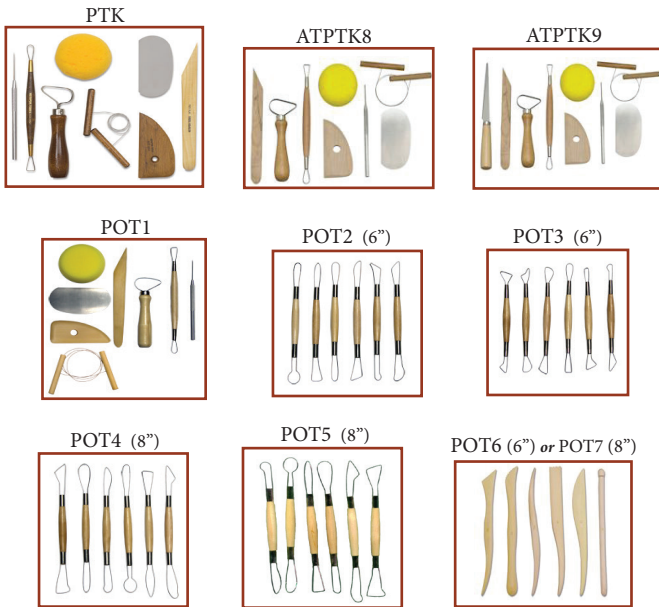

Quantity discounts apply on multiples of the same item

BRUSH & TOOL KITS

Tool Kits

	1-5 @	6-11 @	12+ @
PTK..... Pottery Tool Kit - hardwood ...	\$21.99	\$17.60	\$15.40
ATPTK8.... Pottery 8pc Kit.....	\$15.19	\$12.16	\$10.64
ATPTK9.... Pottery 9pc Kit.....	\$15.99	\$12.80	\$11.20
POT1..... Economy Kit - softwood.....	\$9.99	\$8.00	\$7.00
POT2..... Wire Loop Tool 6" (set of 6)..	\$9.99	\$8.00	\$7.00
POT3..... Wire Tool 6" (set of 6).....	\$9.99	\$8.00	\$7.00
POT4..... Wire Tool 8" (set of 6).....	\$9.99	\$8.00	\$7.00
POT5..... Wire Loop Tool 6" (set of 6)..	\$9.99	\$8.00	\$7.00
POT6..... Wood Tool 6" (set of 6).....	\$7.99	\$6.40	\$5.60
POT7..... Wood Tool 8" (set of 6).....	\$7.99	\$6.40	\$5.60

	1-5 @	6-11 @	12+ @
Duncan			
BB104.....White Flats 2, 4, 6, 8.....	\$6.10	\$4.88	\$4.27
BB105.....White Rounds 2, 4, 6, 8.....	\$6.00	\$4.80	\$4.20
BB106.....Liner Brushes 0, 00, 000.....	\$3.40	\$2.72	\$2.38
BB107.....Round Brushes 1, 3, 5.....	\$3.90	\$3.12	\$2.73
BB108.....Shader Brushes 2, 6, 10.....	\$4.45	\$3.56	\$3.12
BB109.....Ceramic Kit 1, 2, 3, 5, 5/8....	\$6.00	\$4.80	\$4.20
BR599.....Brush & Tool Kit.....	\$18.95	\$14.22	\$11.37

Value Brushes

VB has white bristle w/12 in. wooden handles, available in flat or round shapes in sizes #1 to #12. VBT are blue and come in even sizes from #2-#10 in both flat & round. VBK come in red (round #2,6 & 10) and green (flat #4 & 8). VBS have soft grip handles with sizes shown on page 115. Mix and match sizes or styles and please specify the size you want when ordering.