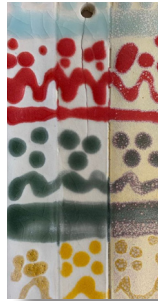

GS413 Robin's Egg Satin
GS405 Rouge Red Satin
GS411 Grey Satin
GLW Turmeric Matte

GS412 Black Satin
GS411 Grey Satin
PG649 Grey Gloss