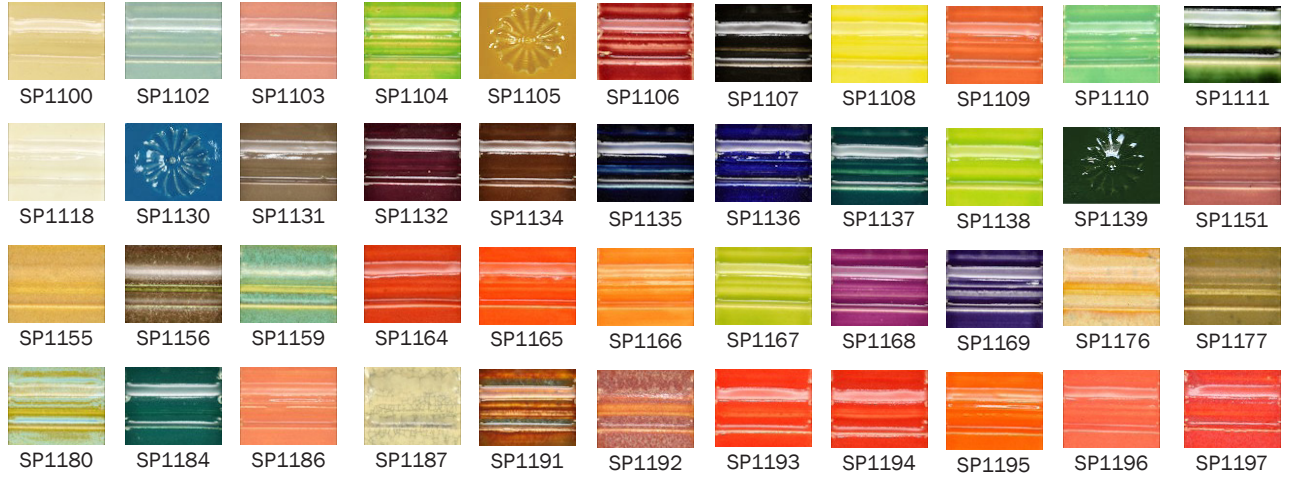

SPECTRUM GLAZES

CONE 6 GLAZES

Gloss

Textured

Met allie

Metallic Glazes are runny! Be aware - and plan your glazing accordingly. Do not apply to the bottom third of your wares. Not Food Safe!

Satin

Ash

Shino

Floating

Celadon