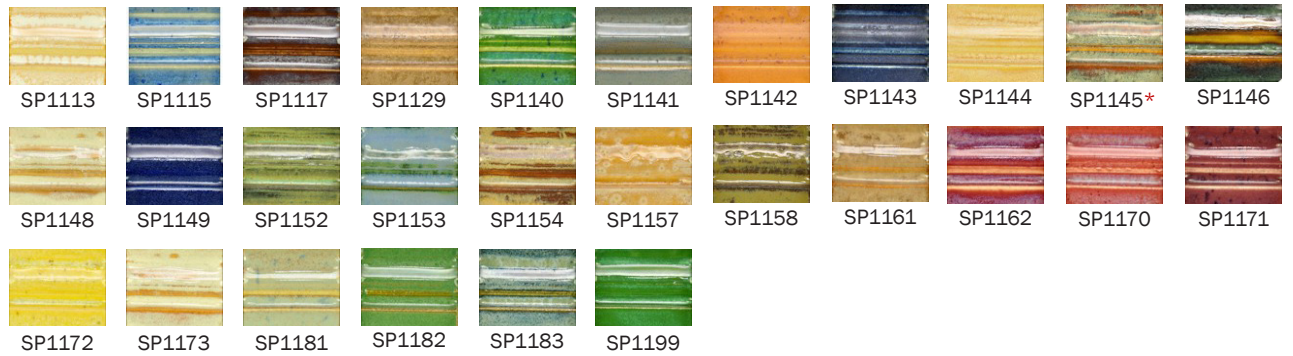

SPECTRUM GLAZES

CONE 6 GLAZES

Gloss

Textured

Met allie

Metallic Glazes are runny! Be aware - and plan your glazing accordingly. Do not apply to the bottom third of your wares. Not Food Safe!

Satin

Ash

Shino

Floating

Celadon