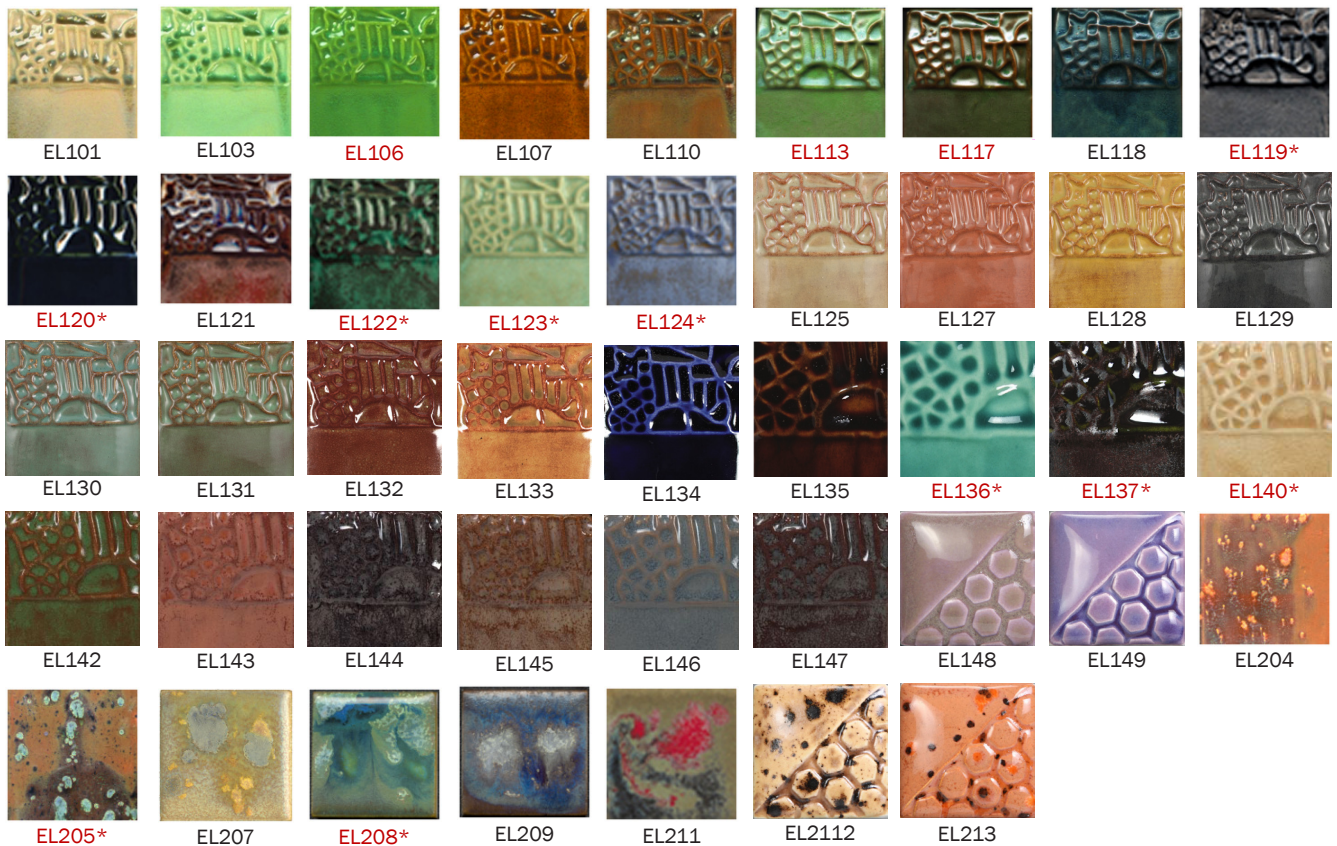

Quantity discounts apply on multiples of the same item

ELEMENTS GLAZES

Elements Glazes are gorgeous natural earth tones in nontoxic formulas. Surfaces vary from gloss to matte, with subtle variations in each color: no two pieces will ever be the same!

Elements Chunkies (the 200 series) feature base glazes from the Elements line with the addition of crystals. Their varigations can be influenced by number of coats, combinations, surface textures, kiln atmosphere and temperatures. These glazes may move and flow during firing! Chunkies should not be used on surfaces that contact food or drink because of their fired surface characteristics.

When you buy ...	1-5 @	6-11 @	12+ @		1-5 @	6-11 @	12+ @
EL101 - EL149.....	\$5.25.....	\$4.20.....	\$3.68	EL204 - EL213.....	\$6.95	\$5.56.....	\$4.87
EL101P - EL149P	\$15.50	\$12.40	\$10.85	EL204P - EL213P	\$20.50	\$16.40	\$14.35

- | | | | |
|----------------------------------|-------------------------------|-----------------------------------|--------------------------------|
| EL101.....Oyster Shell | EL122* Malachite | EL134 Mirror Blue | EL148 Smoked Lilac |
| EL103Sea Spray | EL123*Patina | EL135 Rare Earth | EL149 Lavender Flower |
| EL106Tidal Pool | EL124*Stormy Blue | EL136* .. Lapis Lagoon | EL204 Glowing Embers |
| EL107.....Amber Ash | EL125Sahara Sands | EL137* .. Black Aventurine | EL205* Jade Pebble |
| EL110.....Mudslide | EL127..... Rose Granite | EL140* .. Toasted Almond | EL207..... Goldmine |
| EL113Spanish Moss | EL128 Wheat | EL142 Grass | EL208* Moss Creek |
| EL117Waterfall | EL129 Slate | EL143 Cactus Flower | EL209 Night Sky |
| EL118Blue Grotto | EL130 Sea Green | EL144 Dark Amethyst | EL211..... Volcanic Glow |
| EL119* ...Burnished Steel | EL131..... Turtle Shell | EL145 Ginger Root | EL212..... Spotted Walnut |
| EL120* ...Black Ice | EL132 Rust Red | EL146 Rain Cloud | EL213..... Painted Desert |
| EL121.....Copper Aventurine | EL133 Autumn | EL147..... Creek Bed | |