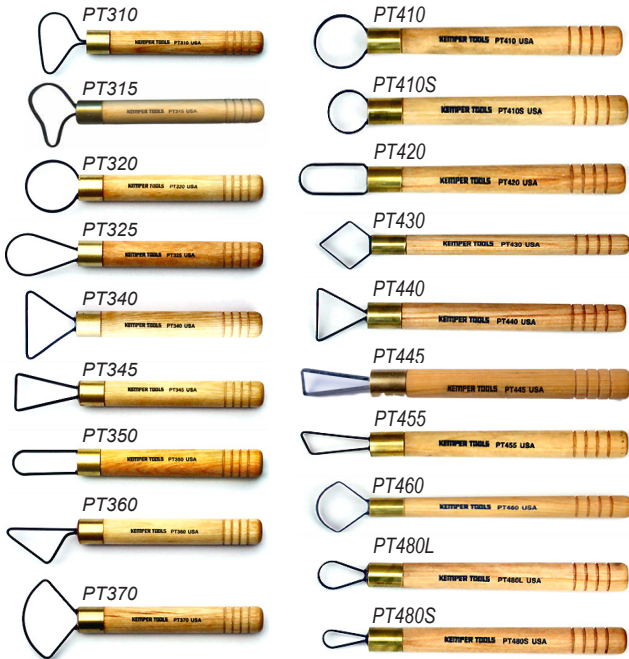

Quantity discounts apply on multiples of the same item

KEMPER PRO-LINE TOOLS

Kemper's Pro-Line tools for trimming and sculpting pair up knife-quality high-carbon steel, heat-treated and quenched in oil for maximum hardness and durability, with select hardwood handles immersed in oil resins to seal against water damage. Because high-carbon steel takes and holds a sharper, longer-lasting edge than stainless steel, these tools last much longer even when used with highly grogged clays and plaster.

Kemper recommends that the tools be kept clean and dry when not in use. Periodically applying a light coat of oil to the blade AND handle helps prolong their lives. These tools can be resharpened if necessary; Kemper recommends either wet or dry whetstones. Power grinders should not be used, because the friction may generate enough heat to damage the temper of the blade.

When you buy ...	1-5 @	6-11 @	12+ @
PT310.....	$13.79	$11.04	$9.66
PT315-370.....	$13.69	$10.96	$9.59
PT410.....	$12.99	$10.40	$9.10
PT410S.....	$12.89	$10.32	$9.03
PT420-480S.....	$12.85	$10.28	$9.00