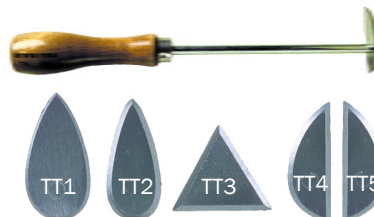

THE BUMP TOOL

The Bump is designed to extend the potter's reach up to 18 inches when working in a hollow form: giving you the leverage you need to bump out, alter or heal seams in the clay. The aluminum rod is stiff but can be adjusted slightly to suit your needs, but do not bend more than once. The sponge end is a dense, chamois like, material with a hard center. The Baby Bump tool is 13" and perfect for smaller projects

BATThe Bump (18")	\$28.00
BAT2..The Baby Bump (13")	\$22.00

HANDLE MAKERS

Kemper	1-5 @	6-11 @	12+ @
HM1	\$3.50	\$2.80	\$2.45
HM2	\$3.54	\$2.84	\$2.48

(Use HM1 for pitchers, HM2 for mugs)

Easy Handle Maker

EHM	(1.5" w x 6.5" l)	\$8.50
-----	-------------------	--------

KEMPER TURNING TOOLS

	1-5 @	6-11 @	12+ @
TT1	\$14.84	\$11.88	\$10.39
TT2	\$14.90	\$11.92	\$10.43
TT3	\$15.00	\$12.00	\$10.50
TT4-TT5	\$15.04	\$12.04	\$10.53