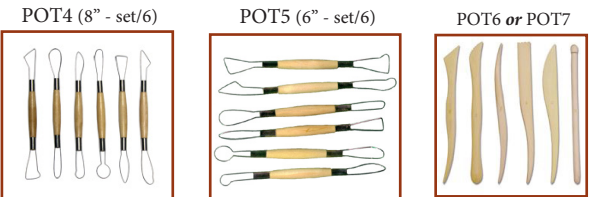

Quantity discounts apply on multiples of the same item

BRUSHES

TOOL KITS

	1-5 @	6-11 @	12+ @
PTK..... Pottery Tool Kit	\$27.49	\$22.00	\$19.25
ATPTK8..... Pottery 8pc Kit	\$14.49	\$11.60	\$10.15
ATPTK9..... Pottery 9pc Kit	\$18.19	\$14.55	\$12.75
PTK10 Handbuilding Kit	\$25.50	\$20.40	\$17.85
PTK12 Handbuilding Kit	\$23.20	\$18.60	\$16.24
POT1..... Economy Kit	\$12.49	\$10.00	\$8.75
POT2..... Wire Loop Set.....	\$12.49	\$10.00	\$8.75
POT3..... Wire Tool 6" Set	\$12.49	\$10.00	\$8.75
POT4..... Wire Tool 8" Set	\$12.49	\$10.00	\$8.75
POT5..... Wire Loop 6" Set.....	\$12.49	\$10.00	\$8.75
POT6..... Wood Tool 6" Set	\$9.99	\$8.00	\$7.00
POT7..... Wood Tool 8" Set	\$9.99	\$8.00	\$7.00
SPS1 Super Pottery Kit(6 sets - MSRP \$69.24).....	\$39.99 ea		
ECWT6-38.... Wood Tool Kit ...(6" set of 38 - MSRP \$38.00)	\$30.40 ea		
ECWT8-38.... Wood Tool Kit ...(8" set of 38 - MSRP \$38.00)	\$30.40 ea		

SPS1- 6 kits: POT1, LBAM1, LBAM2, RART115, 2118, R2093

BRUSH KITS

Royal Brush Economy Sets

	1-5 @	6-11 @	12+ @
RYA Sable Rounds 1-3-5.....	\$2.99	\$2.40	\$2.10
RYB..... Sable Fine Rounds	\$2.99	\$2.40	\$2.10
RYI Sable Rnds/Bristle Flats.....	\$7.49	\$6.00	\$5.25
RYJ..... Sable & Camel Set-10.....	\$9.49	\$7.60	\$6.65
RYL..... Sable Shaders 2-4-6-8-10	\$6.49	\$5.20	\$4.55

VALUE BRUSHES (individual brushes)

VBT are blue and come in even sizes from #2 - #10 in both flat and round. VBK come in red (round #2, #6 and #10) and green (flat #4 and #8). VBS have soft grip handles with sizes shown on page 117. Mix and match sizes or styles and please specify the size you want when ordering.