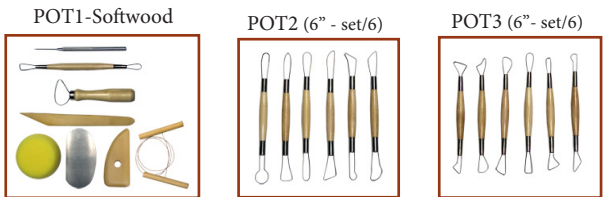

Quantity discounts apply on multiples of the same item

BRUSHES

TOOL KITS

	1-5 @	6-11 @	12+ @
PTK..... Pottery Tool Kit	\$27.49	\$22.00	\$19.25
ATPTK8..... Pottery 8pc Kit	\$14.49	\$11.60	\$10.15
ATPTK9..... Pottery 9pc Kit	\$18.19	\$14.55	\$12.75
PTK10 Handbuilding Kit	\$25.50	\$20.40	\$17.85
PTK12 Handbuilding Kit	\$23.20	\$18.60	\$16.24
POT1..... Economy Kit	\$12.49	\$10.00	\$8.75
POT2..... Wire Loop Set.....	\$12.49	\$10.00	\$8.75
POT3..... Wire Tool 6" Set	\$12.49	\$10.00	\$8.75
POT4..... Wire Tool 8" Set	\$12.49	\$10.00	\$8.75
POT5..... Wire Loop 6" Set.....	\$12.49	\$10.00	\$8.75
POT6..... Wood Tool 6" Set	\$9.99	\$8.00	\$7.00
POT7..... Wood Tool 8" Set	\$9.99	\$8.00	\$7.00
SPS1 Super Pottery Kit(6 sets - MSRP \$69.24).....	\$39.99 ea		
ECWT6-38.... Wood Tool Kit ...(6" set of 38 - MSRP \$38.00)	\$30.40 ea		
ECWT8-38.... Wood Tool Kit ...(8" set of 38 - MSRP \$38.00)	\$30.40 ea		

SPS1- 6 kits: POT1, LBAM1, LBAM2, RART115, 2118, R2093

BRUSH KITS

Royal Brush Economy Sets

	1-5 @	6-11 @	12+ @
RYA Sable Rounds 1-3-5.....	\$2.99	\$2.40	\$2.10
RYB..... Sable Fine Rounds	\$2.99	\$2.40	\$2.10
RYI Sable Rnds/Bristle Flats.....	\$7.49	\$6.00	\$5.25
RYJ..... Sable & Camel Set-10.....	\$9.49	\$7.60	\$6.65
RYL..... Sable Shaders 2-4-6-8-10	\$6.49	\$5.20	\$4.55

Economy Bamboo Brushes Sets

Brush heads are attached to bamboo handles with water-soluble glue: do not immerse more than 75% of brush head into water.

	1-5 @	6-11 @	12+ @
LBAM1Brown, Set of 4	\$9.49	\$7.60	\$6.65
LBAM2White, Set of 3	\$9.49	\$7.60	\$6.65

VALUE BRUSHES (individual brushes)

VBT are blue and come in even sizes from #2 - #10 in both flat and round. VBK come in red (round #2, #6 and #10) and green (flat #4 and #8). VBS have soft grip handles with sizes shown on page 117. Mix and match sizes or styles and please specify the size you want when ordering.