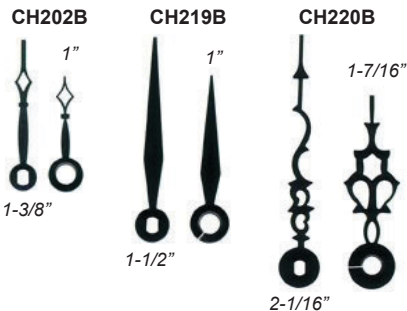

Quantity discounts apply on multiples of the same item

PUMPS & POURERS

Glue-Down Dispenser

When you buy ... **1-5 @** **6-11 @** **12+ @**
MS602 (white)..... $1.59 .....$1.28 ..... $1.12
MS603 (tan)..... $1.59 .....$1.28 ..... $1.12
MS604 (black)..... $1.59 .....$1.28 ..... $1.12

Pump or Pouter w/Cork

Cork is cut to fit a 1-1/8" hole in the body of the pump bottle.

MS630 (White) ... $2.50 .....$2.00 .....$1.75
MS632 (black).... $2.50 .....$2.00 .....$1.75
MS700 ..... Chrome Pouter.....$3.95

Pump w/Rubber Collar

Cork is cut to fit a 1-1/8" hole in the body of the pump bottle.

MS633 (White) ... $2.50 .....$2.00 .....$1.75
MS634 (black).... $2.50 .....$2.00 .....$1.75

HUMMINGBIRD FEEDER

Rubber Stopper and curved feeding tube. Make your own hanging feeders! 1" top x 5/8" base stopper 5/16" wide x 3-1/2" long tube.

MS650 ..... $2.65 ea

HONEY DIPPER

When you buy ... **1-5 @** **6-11 @** **12+ @**
MS631 ..... $3.25 .....$2.80 .....$2.28

CLOCK MOVEMENTS

Ultra-thin quartz battery movements include hardware, minute, hour and second hands.

Battery not included.

Measurement beside item number refers to the length of shaft for the clock hands.

1-5 @ **6-11 @** **12+ @**
All sizes ..... $8.85 ..... $7.08 ..... $6.20

CP320SS .....shaft length = 5/16"
CP320S.....shaft length = 7/16"
CP320M.....shaft length = 11/16"
CP320L.....shaft length = 15/16"

CLOCK HANDS

Length of clock hands is measured from the center of the hole for the drive shaft to the tip of the hand.

Clock hands listed here are black; gold hands are also available by special order. Measurements refer to the dial size of the actual clock face.

CH202B .....3-4" ..... $0.99 ea
CH219B .....5-6" ..... $0.99 ea
CH220B .....5-6" ..... $0.99 ea

TREE LIGHTS