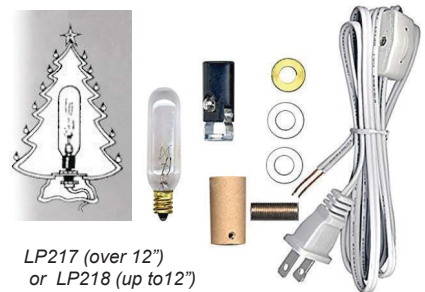

LP901A-G.....Medium Twists..... \$7.99
 LP902ASmall Twist..... \$5.99
 LP915A-FSmall Stars \$0.99
 LP902A-FLarge Stars \$0.99

TREE FIXTURE KITS

A light fixture set up to finish off your Christmas trees or Christmas village pieces and make them sparkle!

LP217(over 12") \$10.95
 LP218(12" or less)..... \$10.95

LAMP PARTS

We have a large selection of lamp parts in stock or available by special order.

LP51 \$15.00 ea

Socket Lamp Kit w/3-way Switch, 8" Harp

LP783 \$5.75 ea